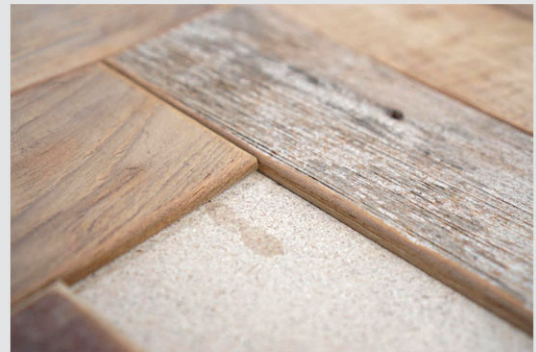

## RECYCLED TEAK SOLID LAMELLA FLOORINGS

**Toucan Eco Floors** utilizes the warmth and beauty of Asia's premium quality hardwoods to fashion floors that meet the needs of today's urban lifestyle. As an environmentally aware enterprise, we are committed to reducing pressure on natural rainforest ecosystem. Thus, we promote the use of alternative wood materials sourced from renewable plantations. Hardwoods from sustainable plantations are meticulously sculpted into wood floors that are characterized by a unique and indigenous aesthetics. By redefining rich exotic and oriental motifs so they blend with contemporary spaces, these floors create a living, breathing harmony with the natural world around you.

### SHIPLAP

Thickness: 9mm  
Width: 80mm  
Length: 1200 - 2400mm

**Want To Make it Better?** **Wood Finishes**  
Finish with our non - Toxic  
- Natural Oil  
- Rubio Monocoat

## SOLID LAMELLA FLOORING COLLECTIONS

PRODUCT : Reclaimed Teak Solid Strip Lamella Flooring  
SIZE : 6,5 x 80 x 1200-2000 mm  
PROFILE : Ease 2 Edges (E2E)  
TYPE : Solid  
FINISH : Classico Patina

PRODUCT : Reclaimed Teak Solid Herringbone Lamella Flooring  
SIZE : 6,5 x 80 x 600 mm  
PROFILE : Ease 2 Edges (E2E)  
TYPE : Solid  
FINISH : Rugged Patina