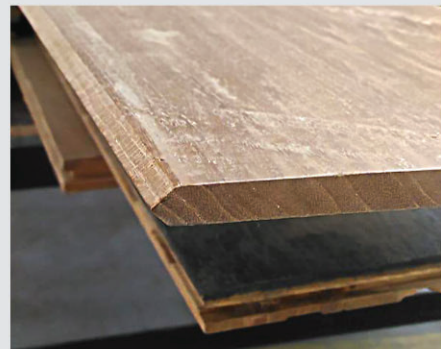

## SOLID LAMELLA FLOORING COLLECTIONS

PRODUCT : Reclaimed Teak Solid Strip Lamella Flooring  
SIZE : 6,5 x 80 x 1200-2000 mm  
PROFILE : Ease 2 Edges (E2E)  
TYPE : Solid  
FINISH : Classico Patina

PRODUCT : Reclaimed Teak Solid Herringbone Lamella Flooring  
SIZE : 6,5 x 80 x 600 mm  
PROFILE : Ease 2 Edges (E2E)  
TYPE : Solid  
FINISH : Rugged Patina

PRODUCT : Reclaimed Teak Solid Chevron Lamella Flooring  
SIZE : 6,5 x 80 x 600 mm  
PROFILE : Ease 2 Edges (E2E)  
TYPE : Solid  
FINISH : Rugged / Smooth Patina

PRODUCT : Reclaimed Teak Solid Arrow Flooring  
SIZE : 9 x 80 x 1200-2400 mm  
PROFILE : Ease 2 Edges (E2E)  
TYPE : Multistrip  
FINISH : Smooth Patina