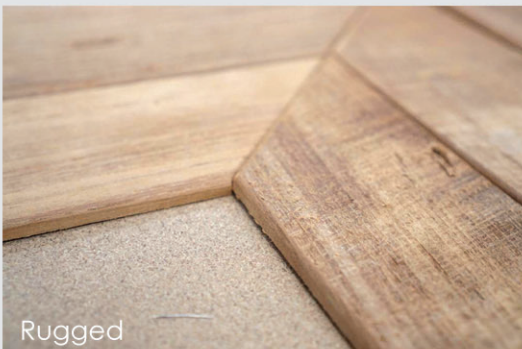

### SHIPLAP

Thickness: 9mm  
Width: 80mm  
Length: 1200 - 2400mm

**Want To Make it Better?** **Wood Finishes**  
Finish with our non - Toxic  
- Natural Oil  
- Rubio Monocoat

## SOLID LAMELLA FLOORING COLLECTIONS

PRODUCT : Reclaimed Teak Solid Strip Lamella Flooring  
SIZE : 6,5 x 80 x 1200-2000 mm  
PROFILE : Ease 2 Edges (E2E)  
TYPE : Solid  
FINISH : Classico Patina

PRODUCT : Reclaimed Teak Solid Herringbone Lamella Flooring  
SIZE : 6,5 x 80 x 600 mm  
PROFILE : Ease 2 Edges (E2E)  
TYPE : Solid  
FINISH : Rugged Patina