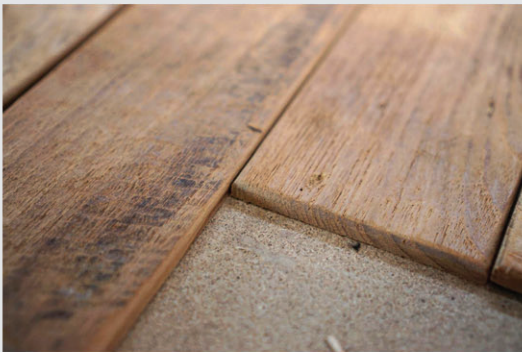

TYPE OF LAMELLA FLOORINGS CONSTRUCTIONS

FLOORING

Thickness: 6,5mm
Width: 80mm
Length: 600 - 2400mm

SHIPLAP

Thickness: 9mm
Width: 80mm
Length: 1200 - 2400mm

Want To Make it Better? **Wood Finishes**
Finish with our non - Toxic
- Natural Oil
- Rubio Monocoat

SOLID LAMELLA FLOORING COLLECTIONS

PRODUCT : Reclaimed Teak Solid Strip Lamella Flooring
SIZE : 6,5 x 80 x 1200-2000 mm
PROFILE : Ease 2 Edges (E2E)
TYPE : Solid
FINISH : Classico Patina